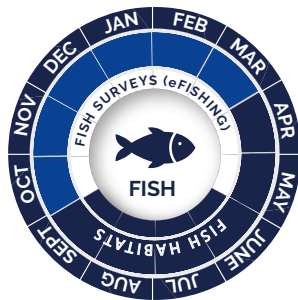

ECOLOGICAL SURVEY CALENDAR

-  OPTIMAL SURVEY TIME
-  SUB-OPTIMAL SURVEY TIME
-  SURVEY NOT POSSIBLE